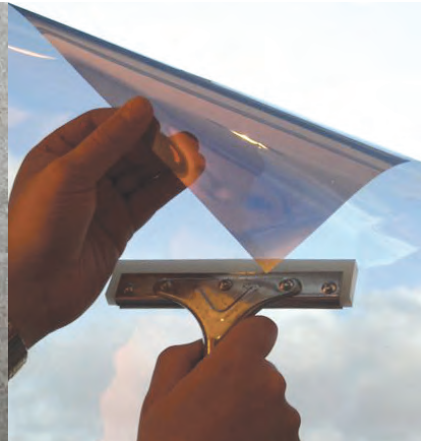

PROVIDING SIMPLE COST EFFECTIVE WAYS OF SOLVING THE MANY PROBLEMS ASSOCIATED WITH GLASS

MAXAM

SAFETY & SECURITY

Ultimate protection against break-ins, explosions and flying glass. Complies to BS EN 12600 enabling you to conform to current safety regulations

Glazed areas are the weakest point of a building - vulnerable to burglars, vandals and accidents. These **clear, tough films** create an invisible shield to stop intruders and injury.

“MAXAM safety film is almost undetectable and is an excellent material that we have found easy to apply.”

MAXAM

TOOLKIT

Simple, but essential. These professional tools are available to ensure a 1st class application by your maintenance personnel.

Fully illustrated, **easy-to-follow instructions** are provided.

“The instructions provided and the tool-kit were easy to use. Our caretakers have made an excellent job of fitting the film.”

SUPPLY ONLY - EASY APPLICATION...EXCELLENT RESULTS...NO CONTRACTORS CHARGES